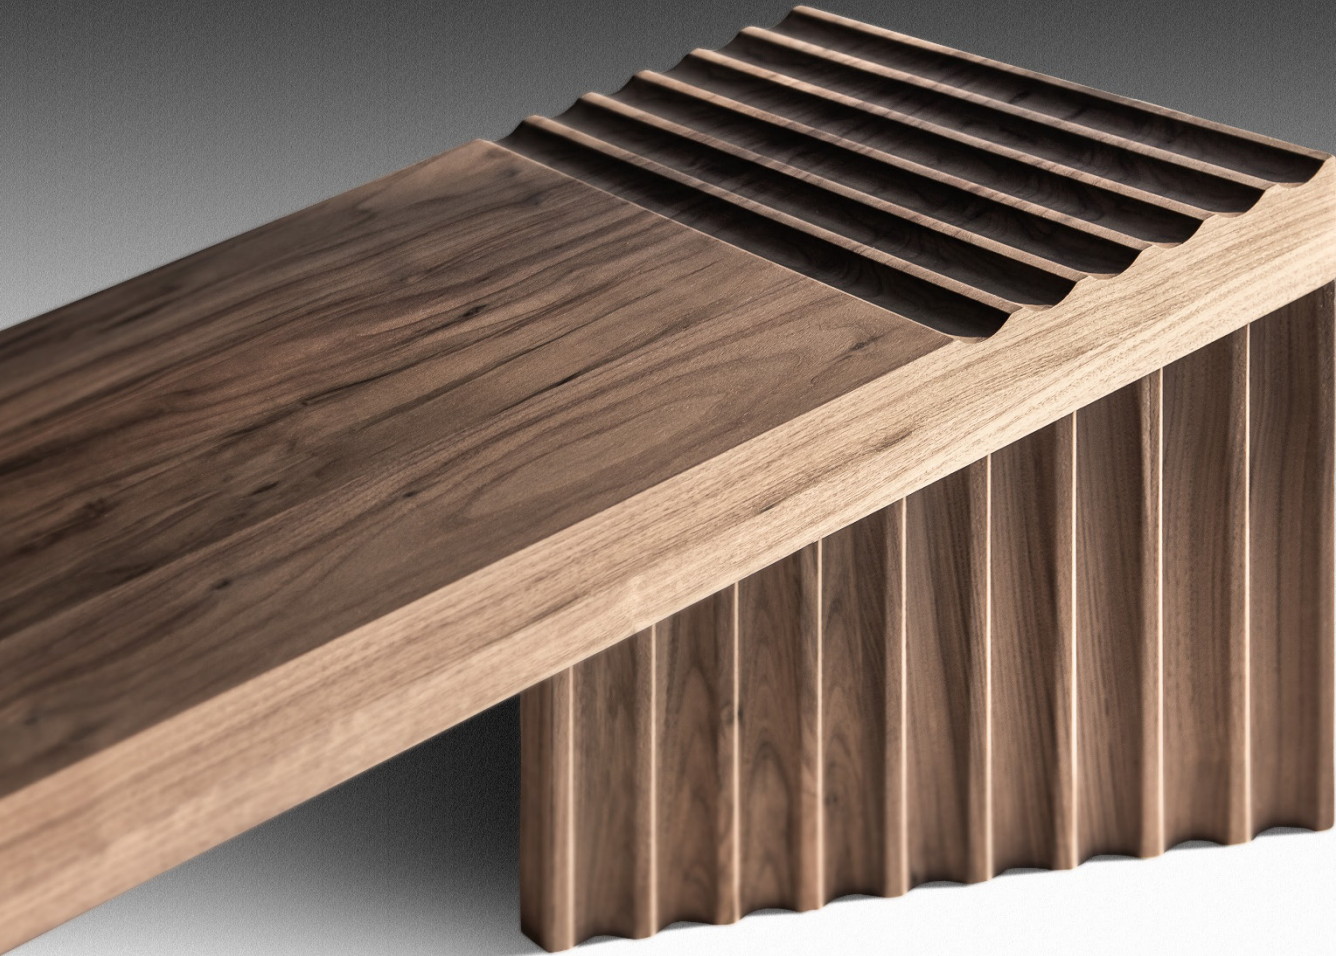

OKHA

F R E Q U E N C Y

A solid timber bench, a deceptively simple design that utilises opposing perspectives and surface contouring to create an expressive optical impact.

The opposing vertical and horizontal contours in conjunction with an interplay of angles create drama and a playful tension and The scooped relief work echoes rhythmic waves, a **FREQUENCY**.

Shown in solid Walnut, the **FREQUENCY** bench has sculpted ripples carved on either side of a smooth seat plateau which can also be tailored with a simply fitted padded seat.

Originally designed for an exclusive Clifton Terraces interior project, FREQUENCY bench is available in a range of standard and custom timber finishes.